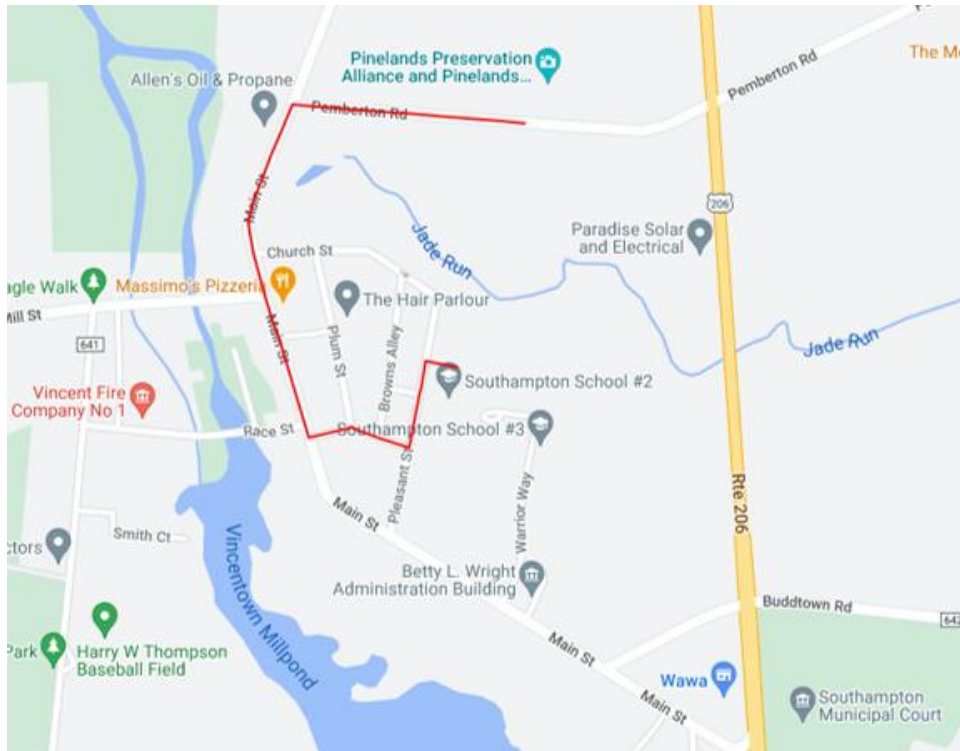

OVERFLOW PARKING. If the PPA lot is full, free parking is available at

Southampton Schools

26 Pleasant Street

Southampton, NJ 08088

Enter the Parking Lot from Miss Mabel Drive (the schools' service road). You will park in the large lot in front of the Middle School (aka School #3), and will need to ride your bike to/from PPA before/after the event. The school is located .7 miles from PPA.

From PPA to Southampton School

Turn Right on Pemberton Rd/CR-616

Turn Left on Main St/CR-681/CR-616 (@T)

Turn Left on Church St.

Church St turns Right and becomes Pleasant St.

Turn Left onto Miss Mabel Drive (the Schools' Service Road)

From Southampton School to PPA:

Turn left on Pleasant Street

Turn Right on Grange St. (first Right)

Turn Right on Main St./CR-681/CR-616 (@ Stop Sign)

Turn Right on Pemberton Rd/CR-616 (no street sign; Allen's Oil on your left)

Turn Left into PPA's Driveway

From PPA to Southampton School (Overflow Parking)	https://www.google.com/maps/d/edit?mid=1k9Amy2jSXZ0dkvJiuk0Jk0Xe-qgRZxg&usp=sharing https://ridewithgps.com/routes/41029738
From Southampton School (Overflow Parking) to PPA	https://www.google.com/maps/d/edit?mid=1aB_lagKQNcLnUuc1XSZ67UFJDmF-kss&usp=sharing https://ridewithgps.com/routes/41029658