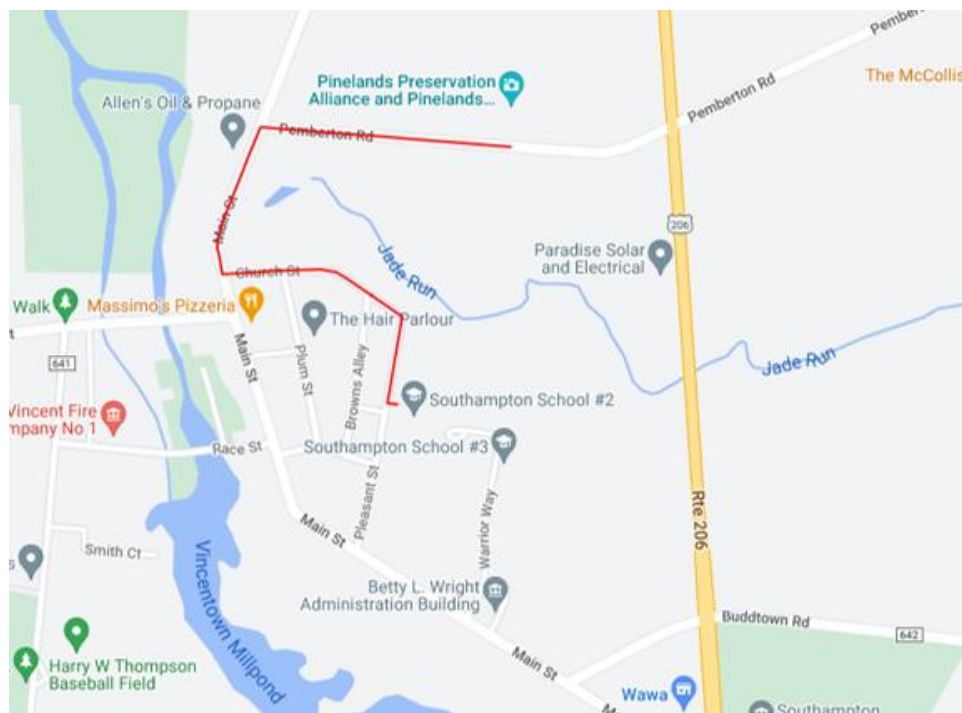

OVERFLOW PARKING. If the PPA lot is full, free parking is available at

Southampton Schools

26 Pleasant Street

Southampton, NJ 08088

Enter the Parking Lot from Miss Mabel Drive (the schools' service road). You will park in the large lot in front of the Middle School (aka School #3), and will need to ride your bike to/from PPA before/after the event. The school is located .7 miles from PPA.

From PPA to Southampton School

Turn Right on Pemberton Rd/CR-616

Turn Left on Main St/CR-681/CR-616 (@T)

Turn Left on Church St.

Church St turns Right and becomes Pleasant St.

Turn Left onto Miss Mabel Drive (the Schools' Service Road)

From Southampton School to PPA:

Turn left on Pleasant Street

Turn Right on Grange St. (first Right)

Turn Right on Main St./CR-681/CR-616 (@ Stop Sign)

Turn Right on Pemberton Rd/CR-616 (no street sign; Allen's Oil on your left)

Turn Left into PPA's Driveway

From PPA to Southampton School (Overflow Parking)	https://www.google.com/maps/d/edit?mid=1k9Amy2jSXZ0dkvJiuk0Jk0Xe-qgRZxg&usp=sharing https://ridewithgps.com/routes/41029738
From Southampton School (Overflow Parking) to PPA	https://www.google.com/maps/d/edit?mid=1aB_lagKQNcLnUuc1XSZ67UFJDmF-kss&usp=sharing https://ridewithgps.com/routes/41029658